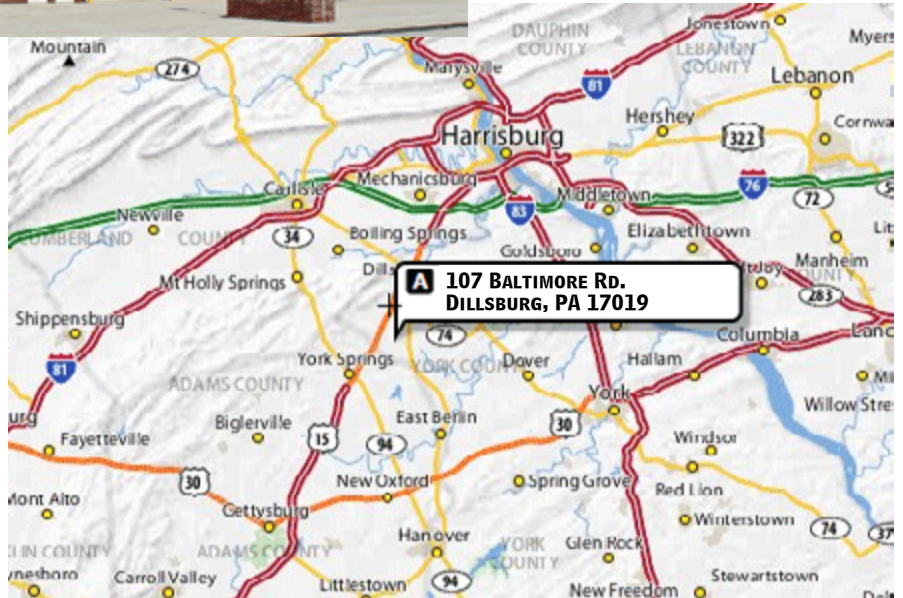

Sensei Joseph Bennett
145 Big Rock Dr.
Dover, PA 17315

Please make checks payable to Dillsburg Karate Academy

Franklintown Fire Hall (above) is the location of all the events during Camp Hovey Kan.

A map of South-Central Pennsylvania with the location of the Fire Hall is to on the right.